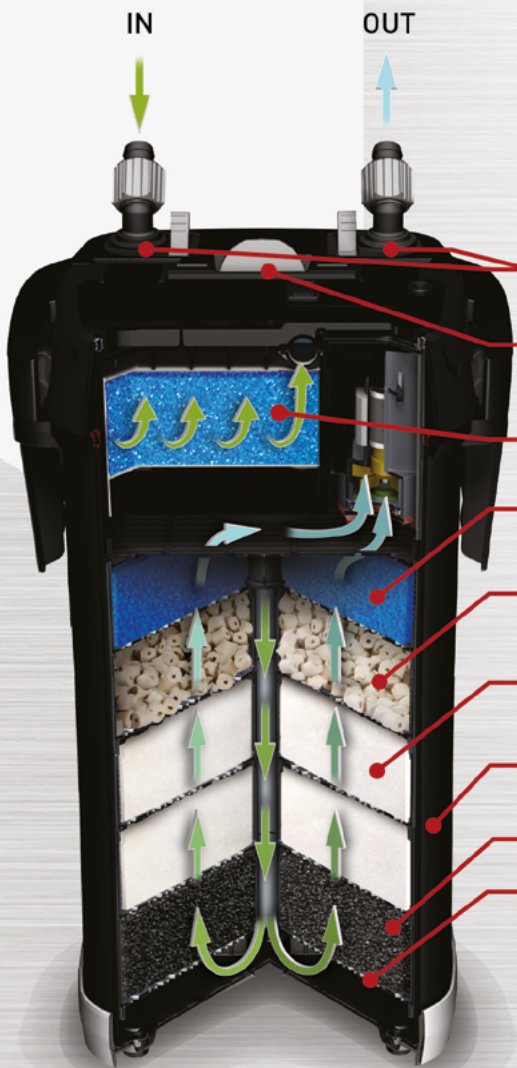

Aquarium volume [L]

ULTRAMAX 1000 1500 2000

Index 120664 120665 120666

EAN   

ULTRAMAX is a technologically advanced canister filter with design based on patented solutions that guarantee exceptional comfort of use, perfect water clarity, and optimum water parameters even in the most demanding aquariums. Thanks to the built-in pre-filter, the time between cartridge cleanings is greatly extended. The fact that the pre-filter is placed inside the lid means that you can replace it without removing the filter from the aquarium cabinet!

	UltraMAX 1000	UltraMAX 1500	UltraMAX 2000
Filter capacity [l]	11	13,5	16
Number of baskets [pcs]	3	4	5
Max efficiency [l/h]	1000	1500	2000
Wattage [W]	10	15	24
Max head [cm]	160	180	250
Hose diameter [mm]	16/22	16/22	16/22

Fully equipped filter media container includes:

- Convenient valve system
- Advanced ONE PULL priming
- Prefilter
- Finish dense sponge
- BioCeraMAX 600
- Filtration Wool
- Large filter container
- Standard Sponge
- Basket volume 1,9L