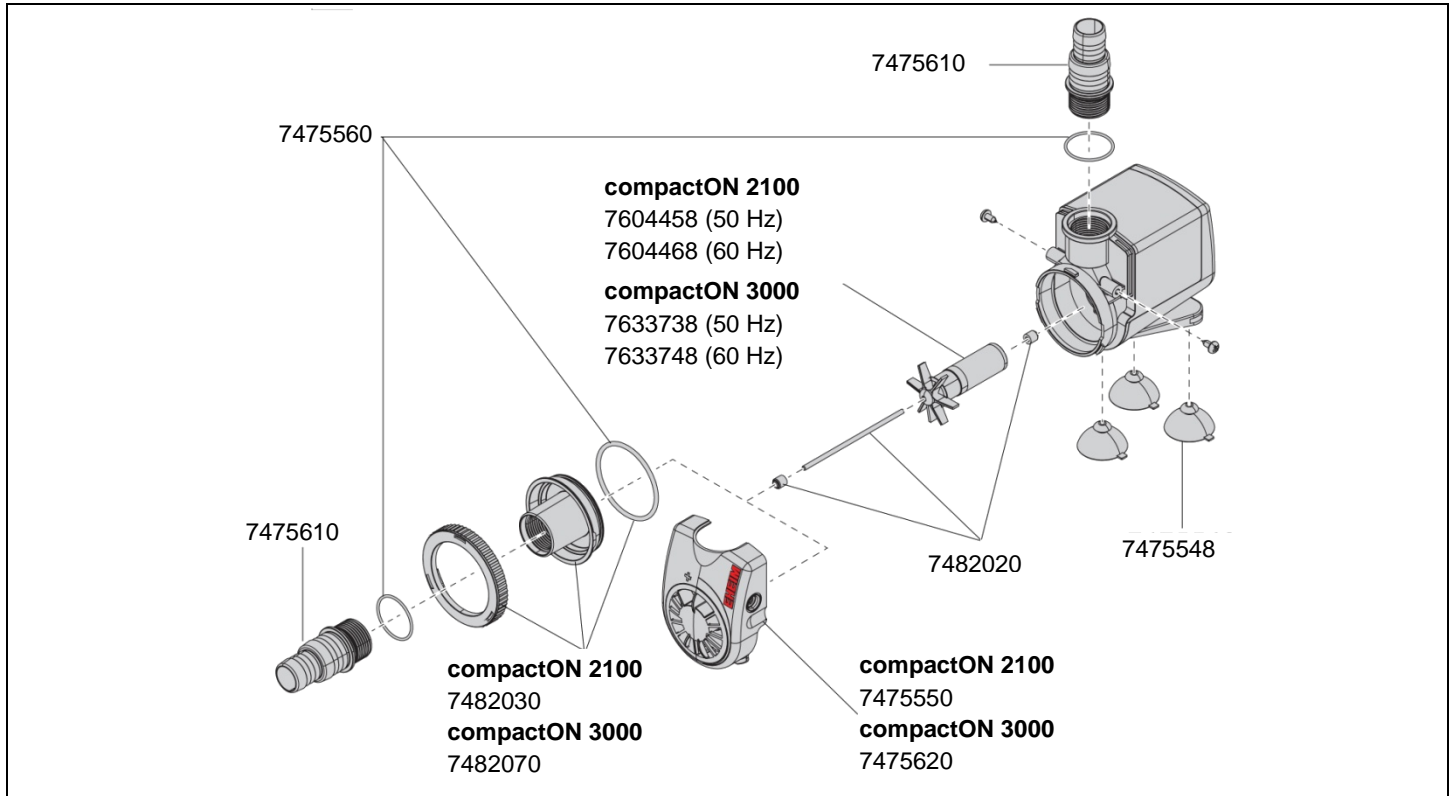

1030 Pump compactON 2100
 1031 Pump compactON 3000
 Serial no. xxxx01

Order no.	Spare part
7475548	Suction cups (4 pieces)
7475550	Pump cover complete with output regulator and 2 screws compactON 2100 , type 1030 (underwater operation)
7475560	Set sealing rings, 1x for pump cover 2x for threaded connector
7475610	Threaded connector G 3/4" pressure- or suction side for hose-Ø 19/27 mm (3/4") or Ø 25/34 mm (1")
7475620	Pump cover complete with output regulator and 2 screws compactON3000 type 1031 (underwater operation)
7482020	Shaft with bushings

Order no.	Spare part
7482030	Pump cover complete with holding ring and sealing ring for compactON 2100 , type 1030 (Operating outside water)
7482070	Pump cover complete with holding ring and sealing ring for compactON 3000 , type 1031 (Operating outside water)
7604458	Impeller (50 Hz) compactON 2100 , type 1030
7604468	Impeller (60 Hz) compactON 2100 , type 1030
7633738	Impeller (50 Hz) compactON 3000 , type 1031
7633748	Impeller (60 Hz) compactON 3000 , type 1031